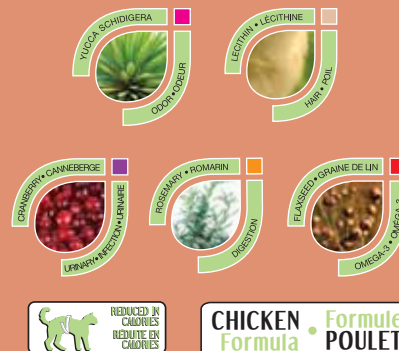

INGREDIENTS: Chicken meal, ground yellow corn, brewer's rice, ground whole wheat, corn gluten meal, beet pulp, chicken fat preserved with mixed tocopherols, natural flavor, dehydrated yeast culture, lecithin, whole flaxseeds, choline chloride, potassium chloride, calcium propionate, salt, dehydrated cranberries, rosemary extracts, *Yucca schidigera* extracts, whole thyme, vitamins and minerals.

GUARANTEED ANALYSIS:

Crude protein	min. 29%	Moisture	max. 12%
Crude fat	min. 9%	Crude ash	max. 7%
Crude fibre	max. 3%	Magnesium	max. 0.10%

Available in a range of practical sizes: 3 kg/6.6 lb and 6 kg/13.2 lb.

DAILY FEEDING GUIDELINES

kg		lb		g	
2.0 - 3.0	4.4 - 6.6	30 - 40	1/3 - 3/8		
3.0 - 5.0	6.6 - 11.0	40 - 60	3/8 - 5/8		
5.0 - 6.0	11.0 - 13.2	60 - 70	5/8 - 2/3		
6.0 +	13.2 +	70+15 g / 1 kg	2/3+1/8 / 2.2 lb		

= 240 ml (8 oz) = 100 g

Metabolizable energy :

370 kcal /

370 kcal / 100 g

29

Cat food
ADULT
LESS ACTIVE AND SENIOR
CHICKEN FORMULA

ACTUAL SIZE

The pictograms on each package clearly describe the benefits of Pronature's ingredients (see explanations at the beginning of the brochure).